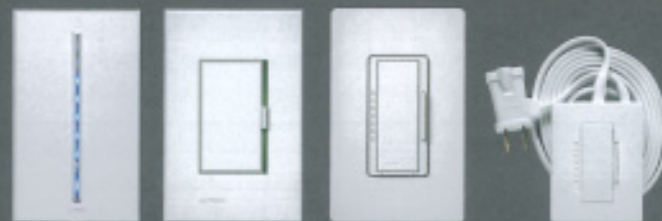

HomeWorks® QS wireless system overview

Clear Connect™ RF Communication Two-way communication with system

Keypads

Dimmer/keypad control

GRAFIK Eye® QS room control

Dimmers

Hybrid Repeater

Dynamic keypad

Universal remote control

Sivoia® QS shades

Car visor receiver/transmitter

Clear Connect RF Communication One-way communication into system

Pico™ wireless control

Radio Powr Savr™ occupancy/vacancy sensors

Radio Powr Savr™ daylight sensors

Products not to scale

HomeWorks® QS wireless devices employ Lutron Clear Connect™ technology for the utmost in reliability.

New construction or retrofit projects can now enjoy a choice of three aesthetic families: *Vierti*®, *Stanza*®, and *Maestro*®.