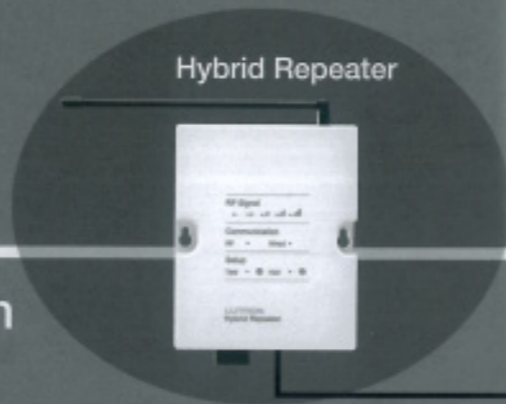

HomeWorks® QS wireless system overview

Clear Connect™ RF Communication Two-way communication with system

Keypads

Dimmer/keypad control

GRAFIK Eye® QS room control

Dimmers

Hybrid Repeater

Dynamic keypad

Universal remote control

Sivoia® QS shades

Car visor receiver/transmitter

Clear Connect RF Communication One-way communication into system

Pico™ wireless control

Radio Powr Savr™ occupancy/vacancy sensors

Radio Powr Savr™ daylight sensors

Products not to scale

HomeWorks® QS wireless devices employ Lutron Clear Connect™ technology for the utmost in reliability.

New construction or retrofit projects can now enjoy a choice of three aesthetic families: *Vierti*®, *Stanza*®, and *Maestro*®.